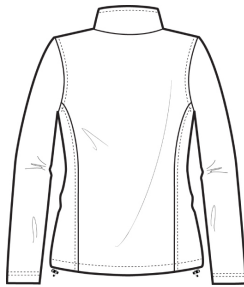

SPEC SHEET + MEASUREMENTS

PORT AUTHORITY.

Port Authority® Women's Value Fleece Jacket. L217

Product photo

This exceptionally soft, low-pill midweight fleece jacket will keep you warm during everyday excursions and it's offered at an unbeatable price.

- 8.3-ounce, 100% polyester
- Twill-taped neck
- Reverse coil zipper
- Chin guard
- Knotted zipper pulls
- Front zippered pockets
- Open cuffs
- Open hem with drawcord and toggle for adjustability

CARE INSTRUCTIONS

Machine wash cold. Gentle cycle with like colors. Non-chlorine bleach when needed. Tumble dry low. Remove promptly. Do not iron.

Sketches

front

back

SPEC SHEET + MEASUREMENTS

PORT AUTHORITY

Port Authority® Women's Value Fleece Jacket. L217

PRODUCT MEASUREMENTS

| | XS | S | M | L | XL | XXL | 3XL | 4XL |
|---------------------|----|--------|------|--------|--------|--------|--------|--------|
| Size | 2 | 4/6 | 8/10 | 12/14 | 16/18 | 20/22 | 24/26 | 28/30 |
| Bust | 18 | 19 | 20 | 21 1/2 | 23 | 24 1/2 | 26 1/2 | 28 1/2 |
| Sleeve Length | 32 | 32 1/2 | 33 | 33 5/8 | 34 1/4 | 34 7/8 | 35 1/4 | 35 5/8 |
| Body Length at Back | 26 | 26 1/2 | 27 | 27 1/2 | 28 | 28 1/2 | 29 | 29 1/2 |